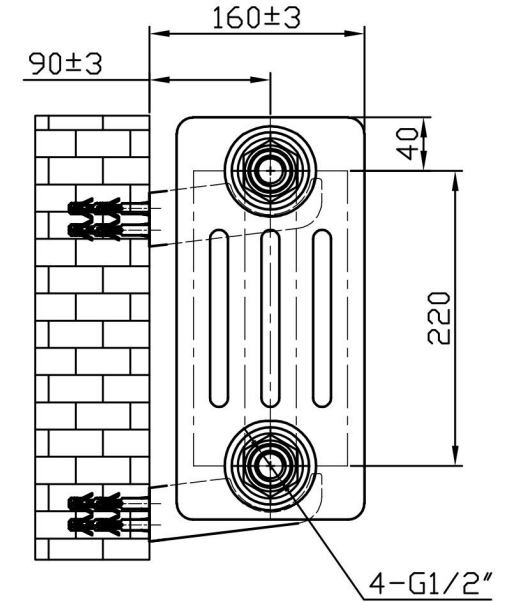

Imperia 4 Column Horizontal 300 x 830mm. Painted

Technical Drawing

Unit: mm

Eastbrook 

Eastbrook Road, Gloucester GL4 3DB

Technical Helpline : 01452 317890

Mon - Fri / 8am - 5pm

Email : technical@eastbrookco.com