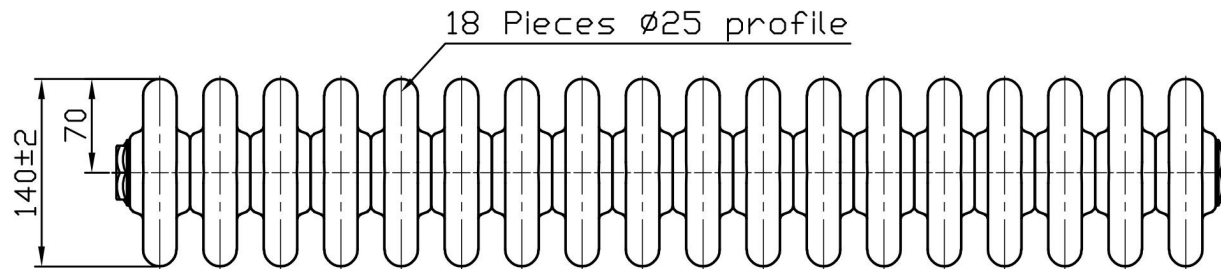

Imperia 4 Column Horizontal 300 x 830mm. Painted

Technical Drawing

Unit: mm

Eastbrook 

Eastbrook Road, Gloucester GL4 3DB

Technical Helpline : 01452 317890

Mon - Fri / 8am - 5pm

Email : technical@eastbrookco.com