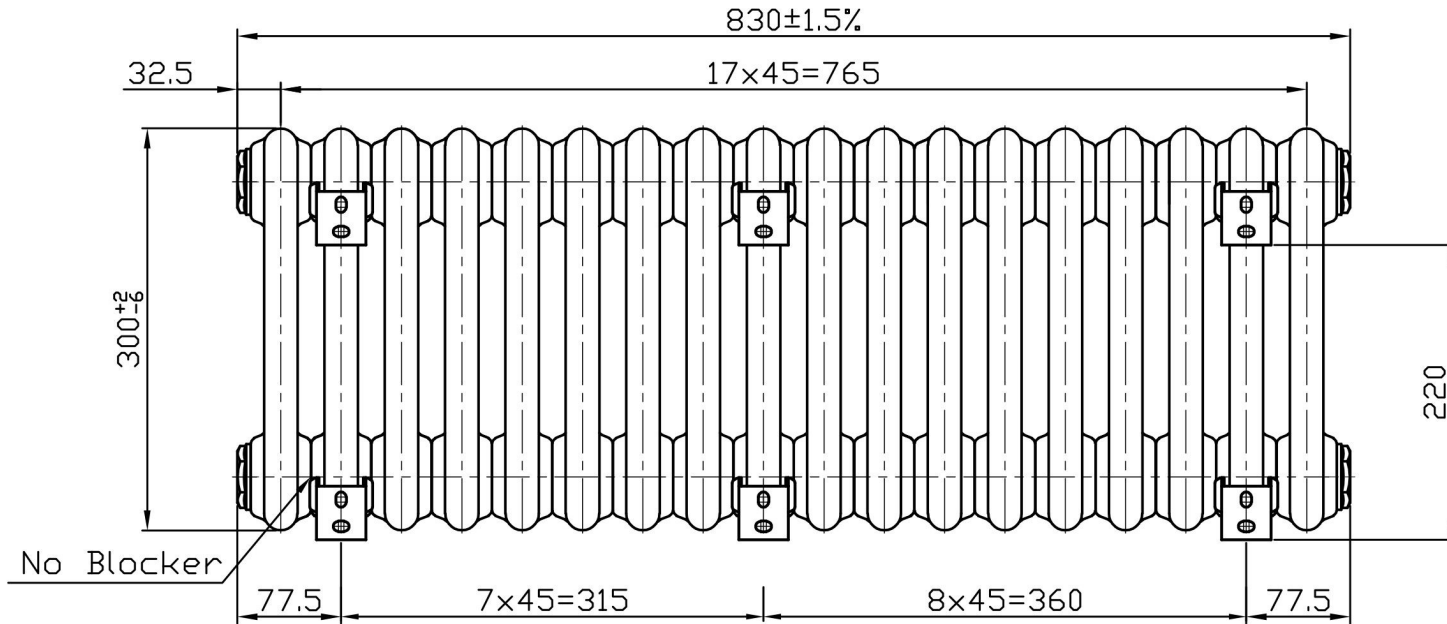

Imperia 4 Column Horizontal 300 x 830mm. Painted

Technical Drawing

Unit: mm

Eastbrook 

Eastbrook Road, Gloucester GL4 3DB

Technical Helpline : 01452 317890

Mon - Fri / 8am - 5pm

Email : technical@eastbrookco.com