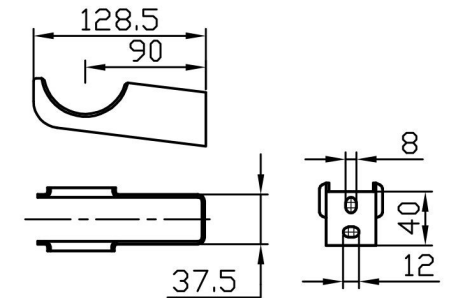

Imperia 4 Column Horizontal 300 x 830mm. Painted

Technical Drawing

Unit: mm

Eastbrook 

Eastbrook Road, Gloucester GL4 3DB

Technical Helpline : 01452 317890

Mon - Fri / 8am - 5pm

Email : technical@eastbrookco.com